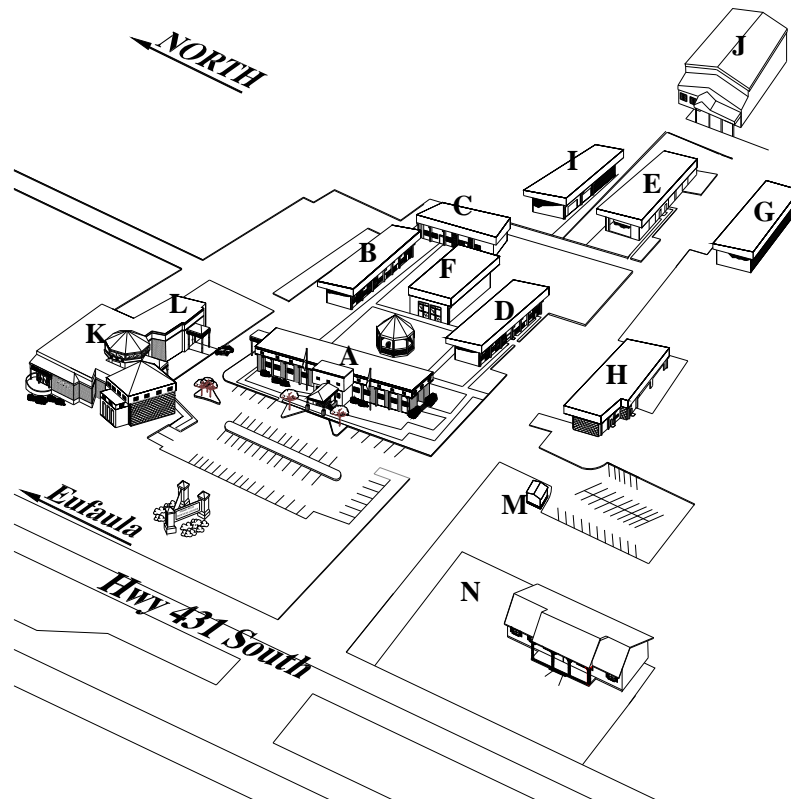

WALLACE COMMUNITY COLLEGE – SPARKS CAMPUS

**BUILDINGS AND FACILITIES
(MAP INDEX)**

- A. Administration/Classroom Building:** Administrative Offices, Student Services, Admissions, Counseling, Financial Aid, Veteran Affairs, TRiO Student Support Services, TRiO Talent Search, Business Systems Technology, Misc. Academic Classrooms.
- B. Classroom Building:** Industrial Maintenance Technology, Practical Nursing
- C. Classroom Building**
- D. Classroom Building:** West- Science Dept., East – General Academics
- E. Classroom Building:** Auto Body Repair
- F. Cafeteria**
- G. Classroom Building:** Cabinetmaking and Woodworking, Masonry
- H. Classroom Building:** Cosmetology, Drafting and Design Technology
- I. Classroom Building/Warehouse:** Child Development, Adult Education, Maintenance/Custodial Services
- J. Classroom Building:** Welding Technology
- K. Alabama Technology Network – Eufaula Center, Workforce Development Center**
- L. Learning Resource Center**
- M. Security**
- N. TRIO Upward Bound**